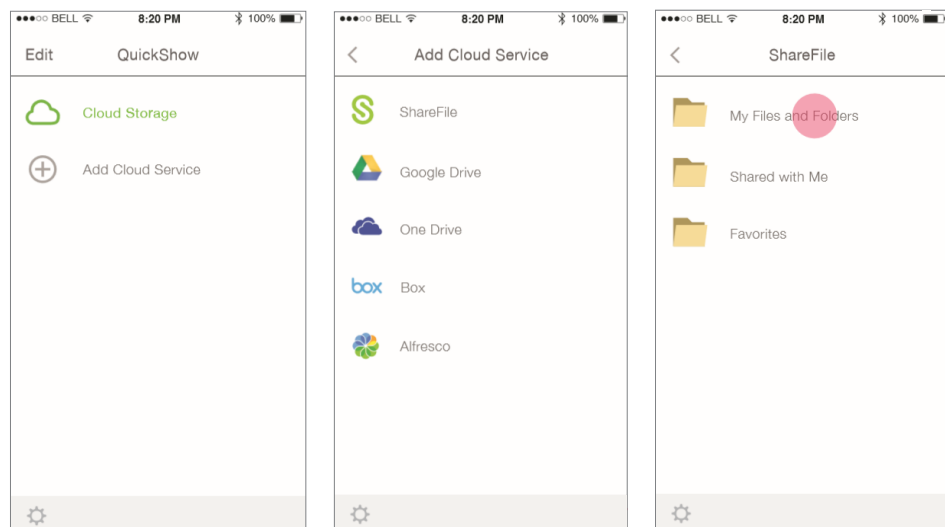

By leveraging cloud storage and an Apple Watch the user can present anywhere and anytime. SlideStream is an app focusing on the user, effortlessly connecting with the devices they own, so that users can spend more time connecting with their audience.

Where can a user download SlideStream?

SlideStream is publically available in iTunes for iPhone and iPad, though Apple Watch only pairs with iPhone.

Additional Information

SlideStream users have access to a free ShareFile account with 1GB of cloud storage.

Detailed instructions on how to use SlideStream

Once downloaded onto a mobile phone or tablet, a user can launch the app to view presentations stored on the device or within their cloud storage.

SlideStream users can also share presentations from their mobile device to a monitor wirelessly through a Wi-Fi enabled digital media source (i.e. Apple TV) with AirPlay, or by using a cable. Airplay setup eliminates the need for additional wires and devices when delivering a presentation.