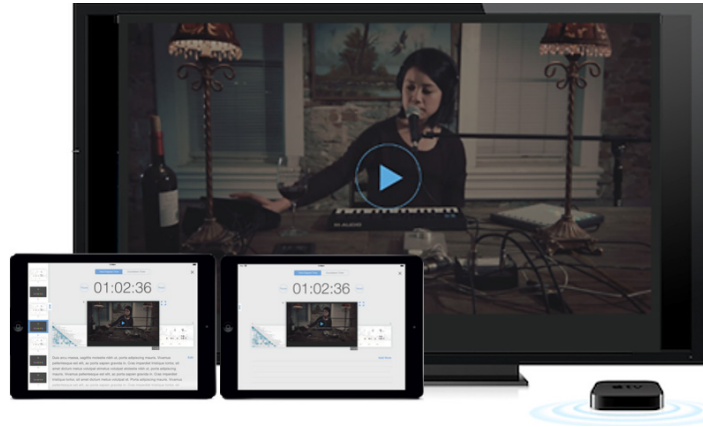

Citrix SlideStream

Frequently Asked Questions

What is SlideStream?

SlideStream is a new app for presenting slides with ease with the Apple Watch and iPhone. Simply tap the watch on your wrist and you'll control the slides of your presentations. SlideStream eliminates the need for "clickers" or complicated, unreliable wiring setups. It allows you, and your audience, to focus on your presentation and content, not the technology.

How does SlideStream work?

SlideStream offers users the ability to control presentations without disrupting the presentation experience for their audience.

With SlideStream, a user can launch a presentation on their mobile phone or tablet and share it on a monitor. Users can choose to connect their device in a traditional way, over a cable, or users can do so wirelessly in any Wi-Fi enabled environment.

By leveraging cloud storage and an Apple Watch the user can present anywhere and anytime. SlideStream is an app focusing on the user, effortlessly connecting with the devices they own, so that users can spend more time connecting with their audience.

Detailed instructions on how to use SlideStream

Once downloaded onto a mobile phone or tablet, a user can launch the app to view presentations stored on the device or within their cloud storage.

SlideStream users can also share presentations from their mobile device to a monitor wirelessly through a Wi-Fi enabled digital media source (i.e. Apple TV) with AirPlay, or by using a cable. Airplay setup eliminates the need for additional wires and devices when delivering a presentation.